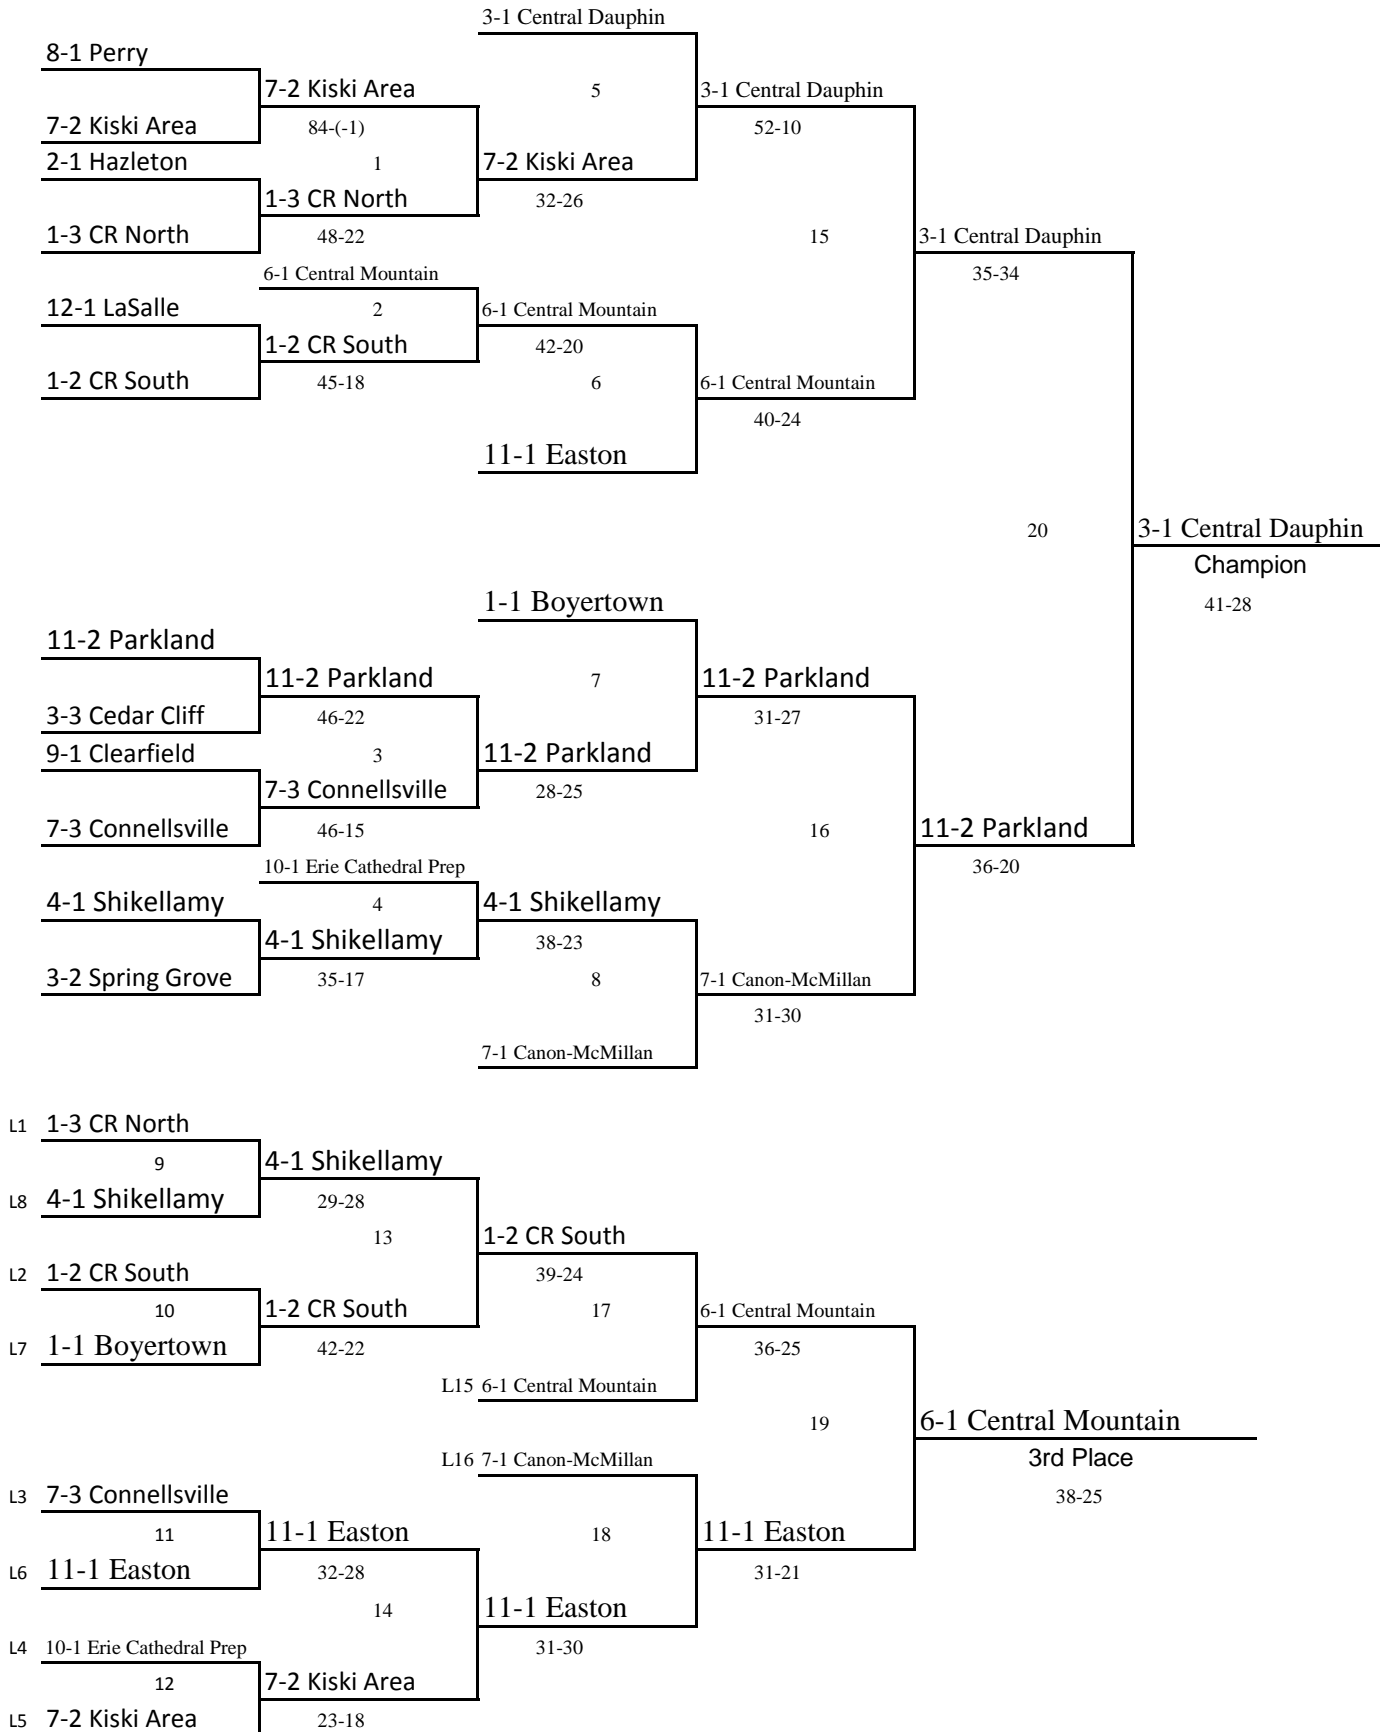

2009-2010 PIAA AAA TEAM WRESTLING CHAMPIONSHIP

2009-2010 PIAA AAA TEAM WRESTLING CHAMPIONSHIP

<u>DISTRICT</u>	<u>SCHOOL</u>	<u>RECORD</u>
1-1	Boyertown	21-5
1-2	CR South	7-3
1-3	CR North	10-3
2-1	Hazleton	12-1
3-1	Central Dauphin	16-0
3-2	Spring Grove	20-1
3-3	Cedar Cliff	22-3
4-1	Shikellamy	14-3
6-1	Central Mountain	14-0
7-1	Canon-McMillan	16-3
7-2	Kiski Area	17-2
7-3	Connellsville	18-1
8-1	Perry	8-7
9-1	Clearfield	14-0
10-1	Erie Cathedral Prep	14-0
11-1	Easton	14-6
11-2	Parkland	20-2
12-1	LaSalle	15-1