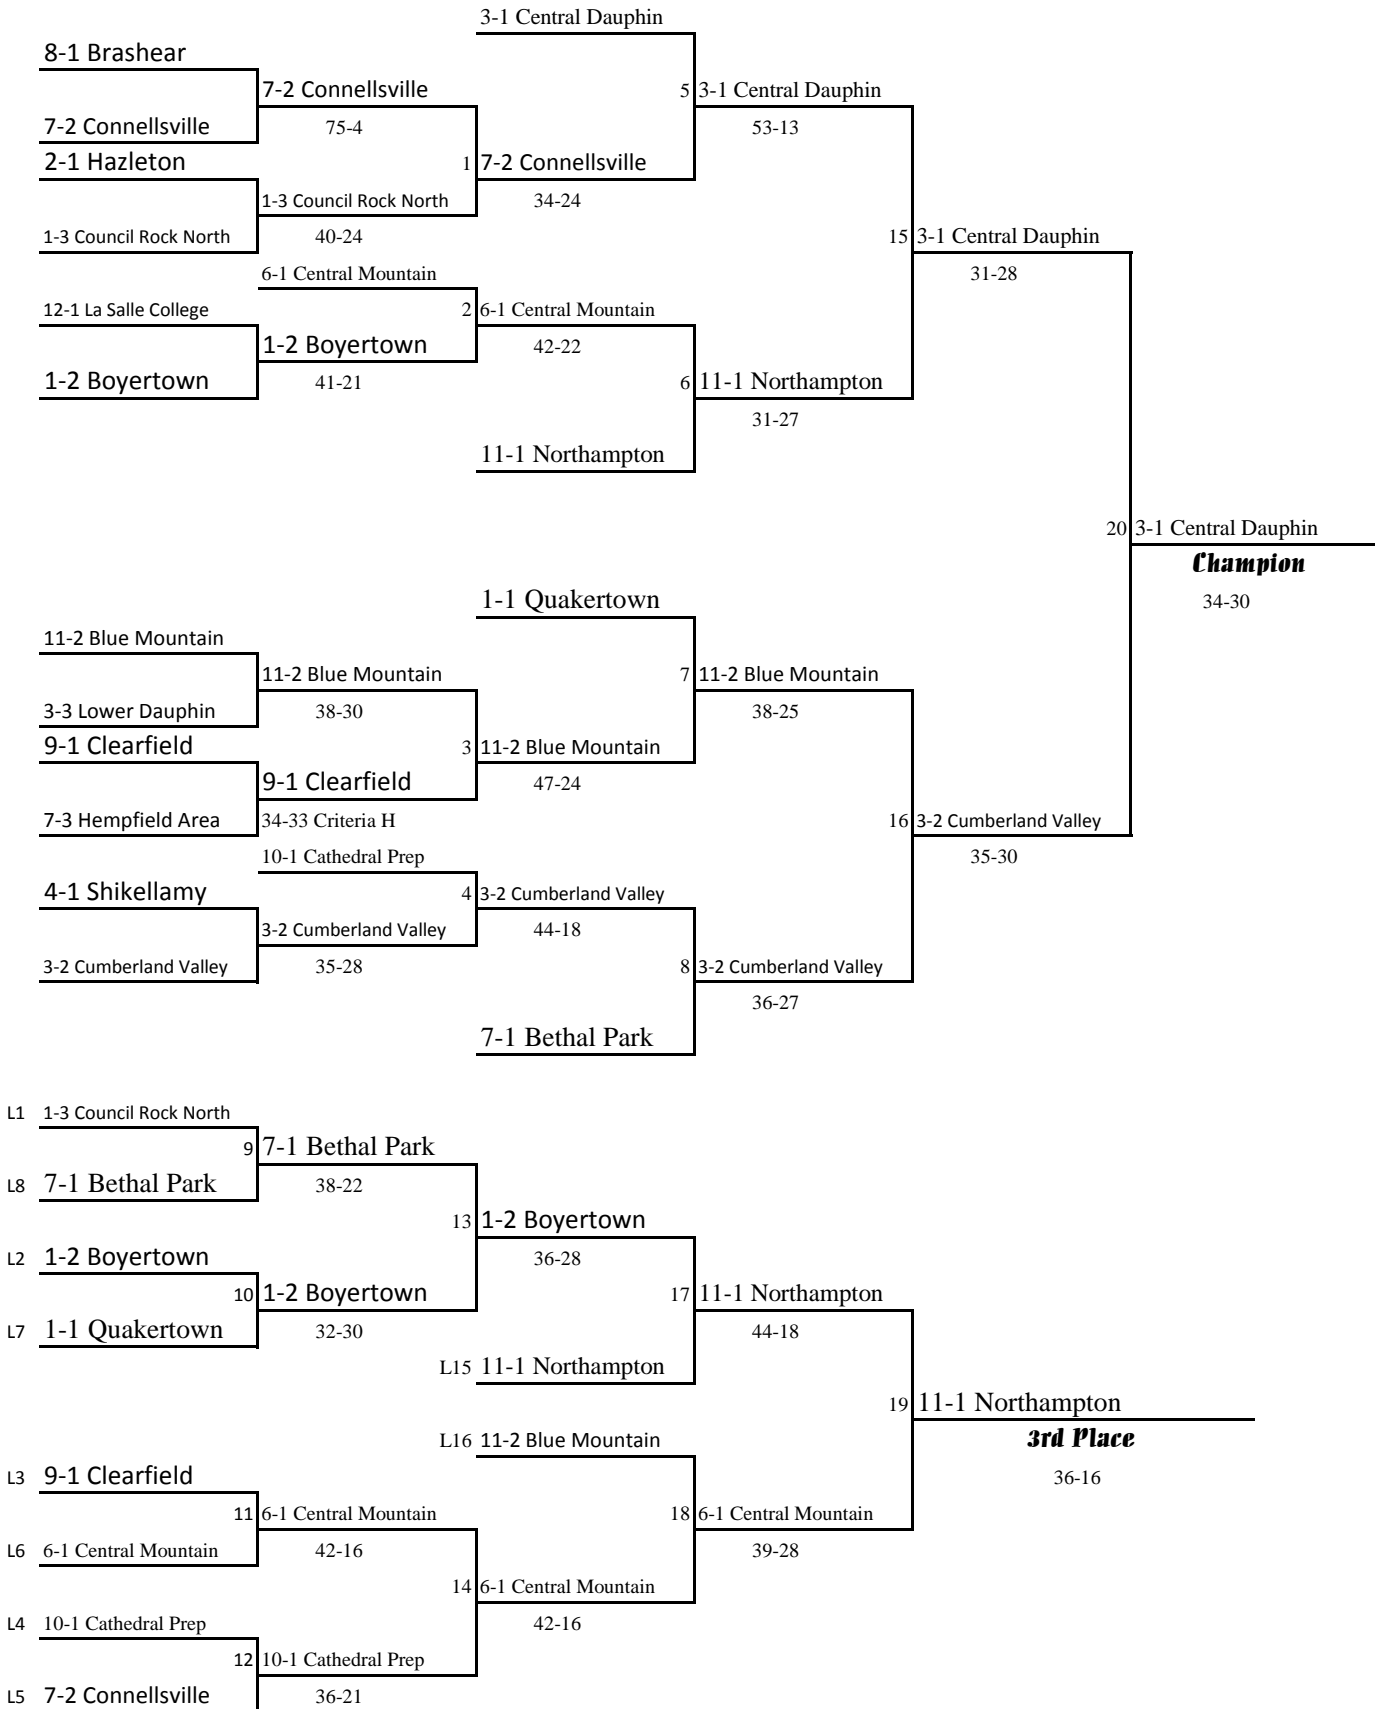

# 2008-2009 PIAA AAA TEAM WRESTLING CHAMPIONSHIP

## 2008-2009 PIAA AAA TEAM WRESTLING CHAMPIONSHIP

<u>DISTRICT</u>	<u>SCHOOL</u>	<u>RECORD</u>
1-1	Quakertown	19-2
1-2	Boyertown	18-5
1-3	Council Rock North	12-10
2-1	Hazleton	
3-1	Central Dauphin	14-0
3-2	Cumberland Valley	15-3
3-3	Lower Dauphin	
4-1	Shikellamy	
6-1	Central Mountain	10-0
7-1	Bethal Park	20-0
7-2	Connellsville	19-5
7-3	Hempfield Area	
8-1	Brashear	
9-1	Clearfield	16-0
10-1	Cathedral Prep	16-0
11-1	Northampton	19-0
11-2	Blue Mountain	12-1
12-1	La Salle College	