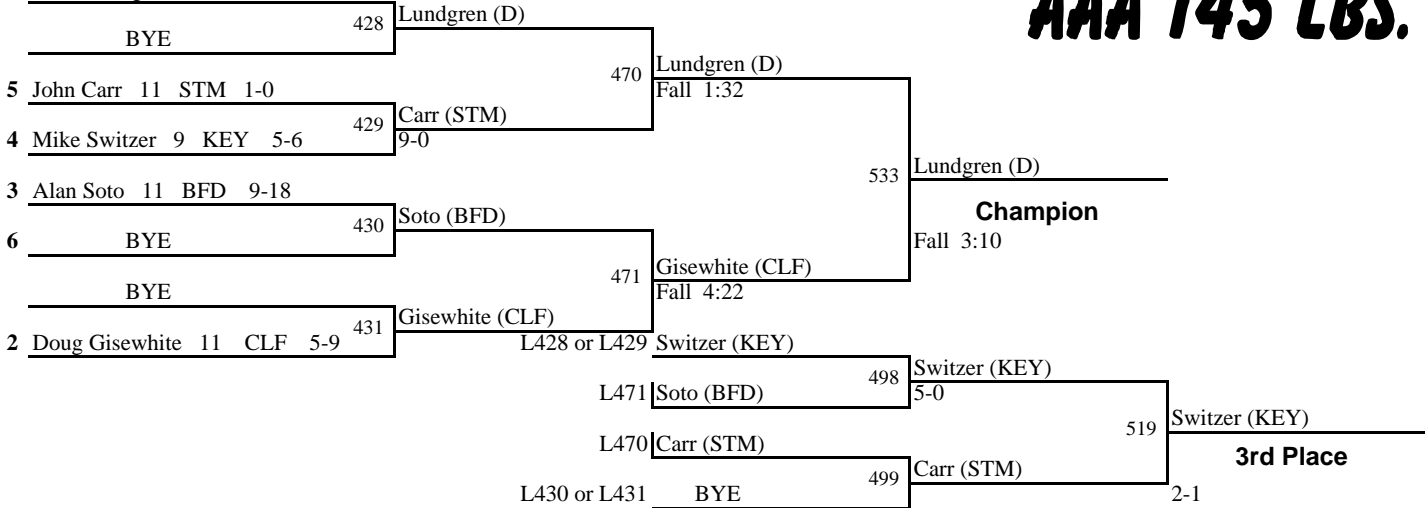

1 Zach Lundgren 11 D 28-8

AAA 145 LBS.