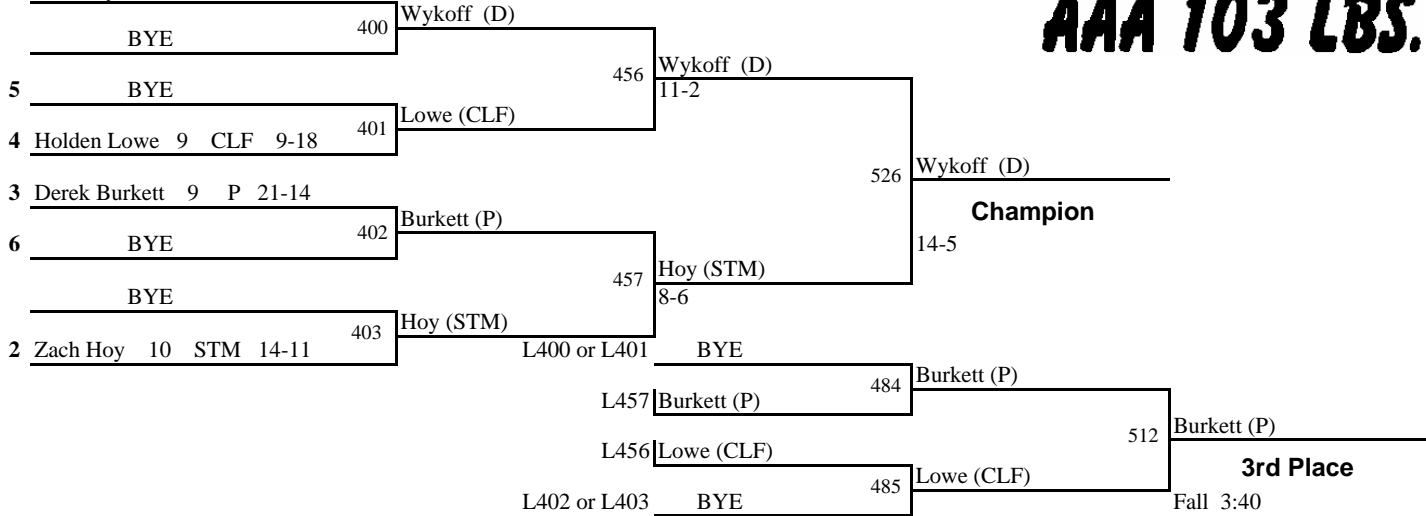

DISTRICT IX WRESTLING CHAMPIONSHIPS

1 Nick Wykoff 11 D 32-5

AAA 103 LBS.